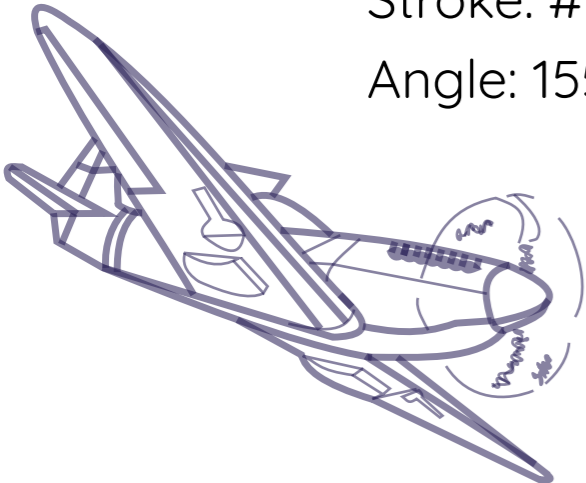

Plane Element x2

Height: 411.8px

Width: 406.16px

Stroke: #2D245A 24%

Angle: -177.05

App Elements - Contact Us

Icons:

Height: 24px

Width: 24px

Colour: #E63A12 100%

@armyflyingmuseum

Social Media Icons:

Height: 56px

Width: 56px

Stroke: #E63A12 100% & #2D245A 100%

Plane Element 1:

Height: 287.76px

Width: 287.03px

Stroke: #2D245A 57%

Angle: 155.59

Plane Element 2:

Height: 254.44px

Width: 244.64px

Stroke: #E63A12 57%