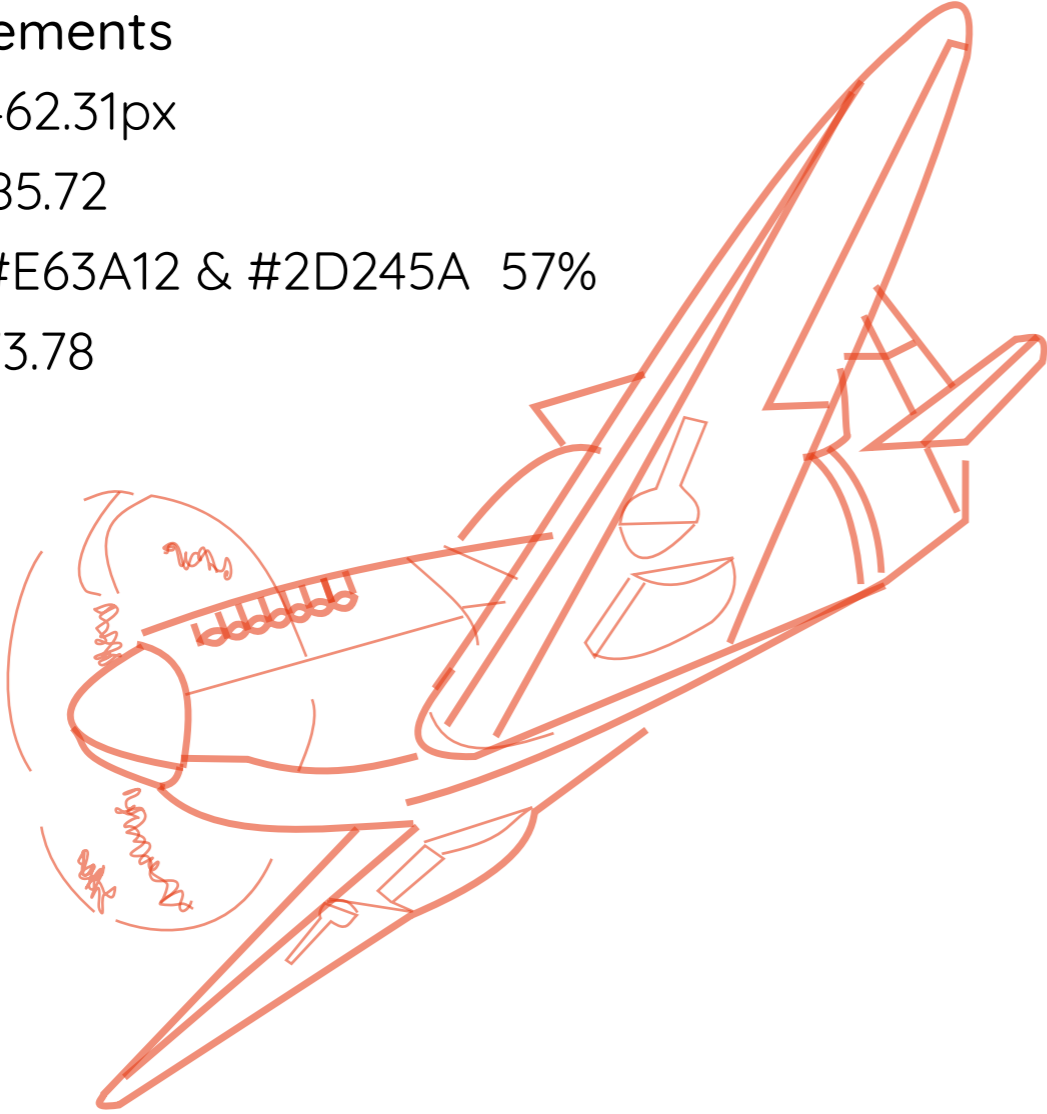

App Elements - Home Screen

Height: 127.3px

Width: 301px

Stroke: #2D245A, level 1

Fill Colour: #FBFBFB

Font Size: 20px

Font Colour: #171717

Arrow Icon:

24px by 24px

Colour: #2D245A at 15% opacity

Top Element

Height: 213px

Width: 391px

Colour: #2D245A

100% opacity

App Elements - Home Screen

Plane Elements

Height: 462.31px

Width: 385.72

Colour: #E63A12 & #2D245A 57%

Angle: 173.78

Opening Plane Element 1

Height: 169.53px

Width: 140.22px

Colour: #E63A12 19%

Angle: -5.34

Opening Plane Element 2

Height: 340.54px

Width: 281.65pc

Colour: #2D245A 12%

Angle: -174.66

App Elements - Event Information