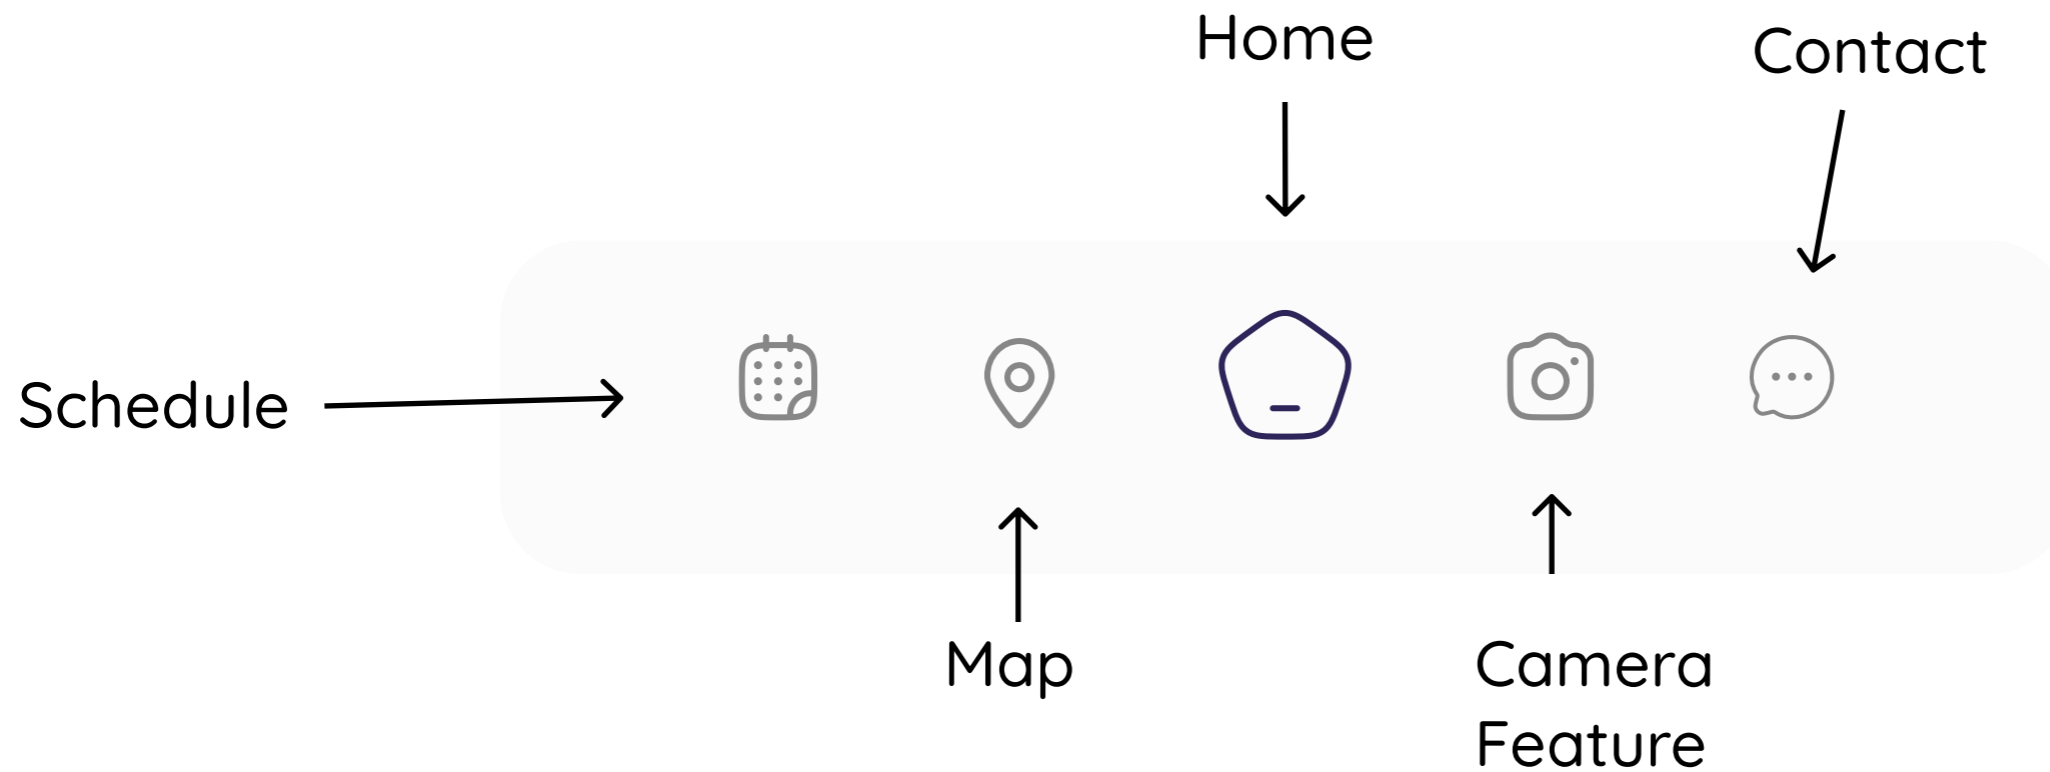

The Quick Brown Fox Jumps Over The Lazy Dog

Sub Header 20px

Nunito Sans Semi-Bold

The Quick Brown Fox Jumps Over The Lazy Dog

Body 14px

Nunito Sans Regular

The Quick Brown Fox Jumps Over The Lazy Dog

Icons

The icon pack used is Hicon Free Icon Pack, accessible from Figma.

Linear Border - Light Mode

Navbar

On each screen, the navbar will highlight which page it is on. For example, this navbar shows that it will be on the home screen, as the home icon is highlighted in the blue colour swatch.